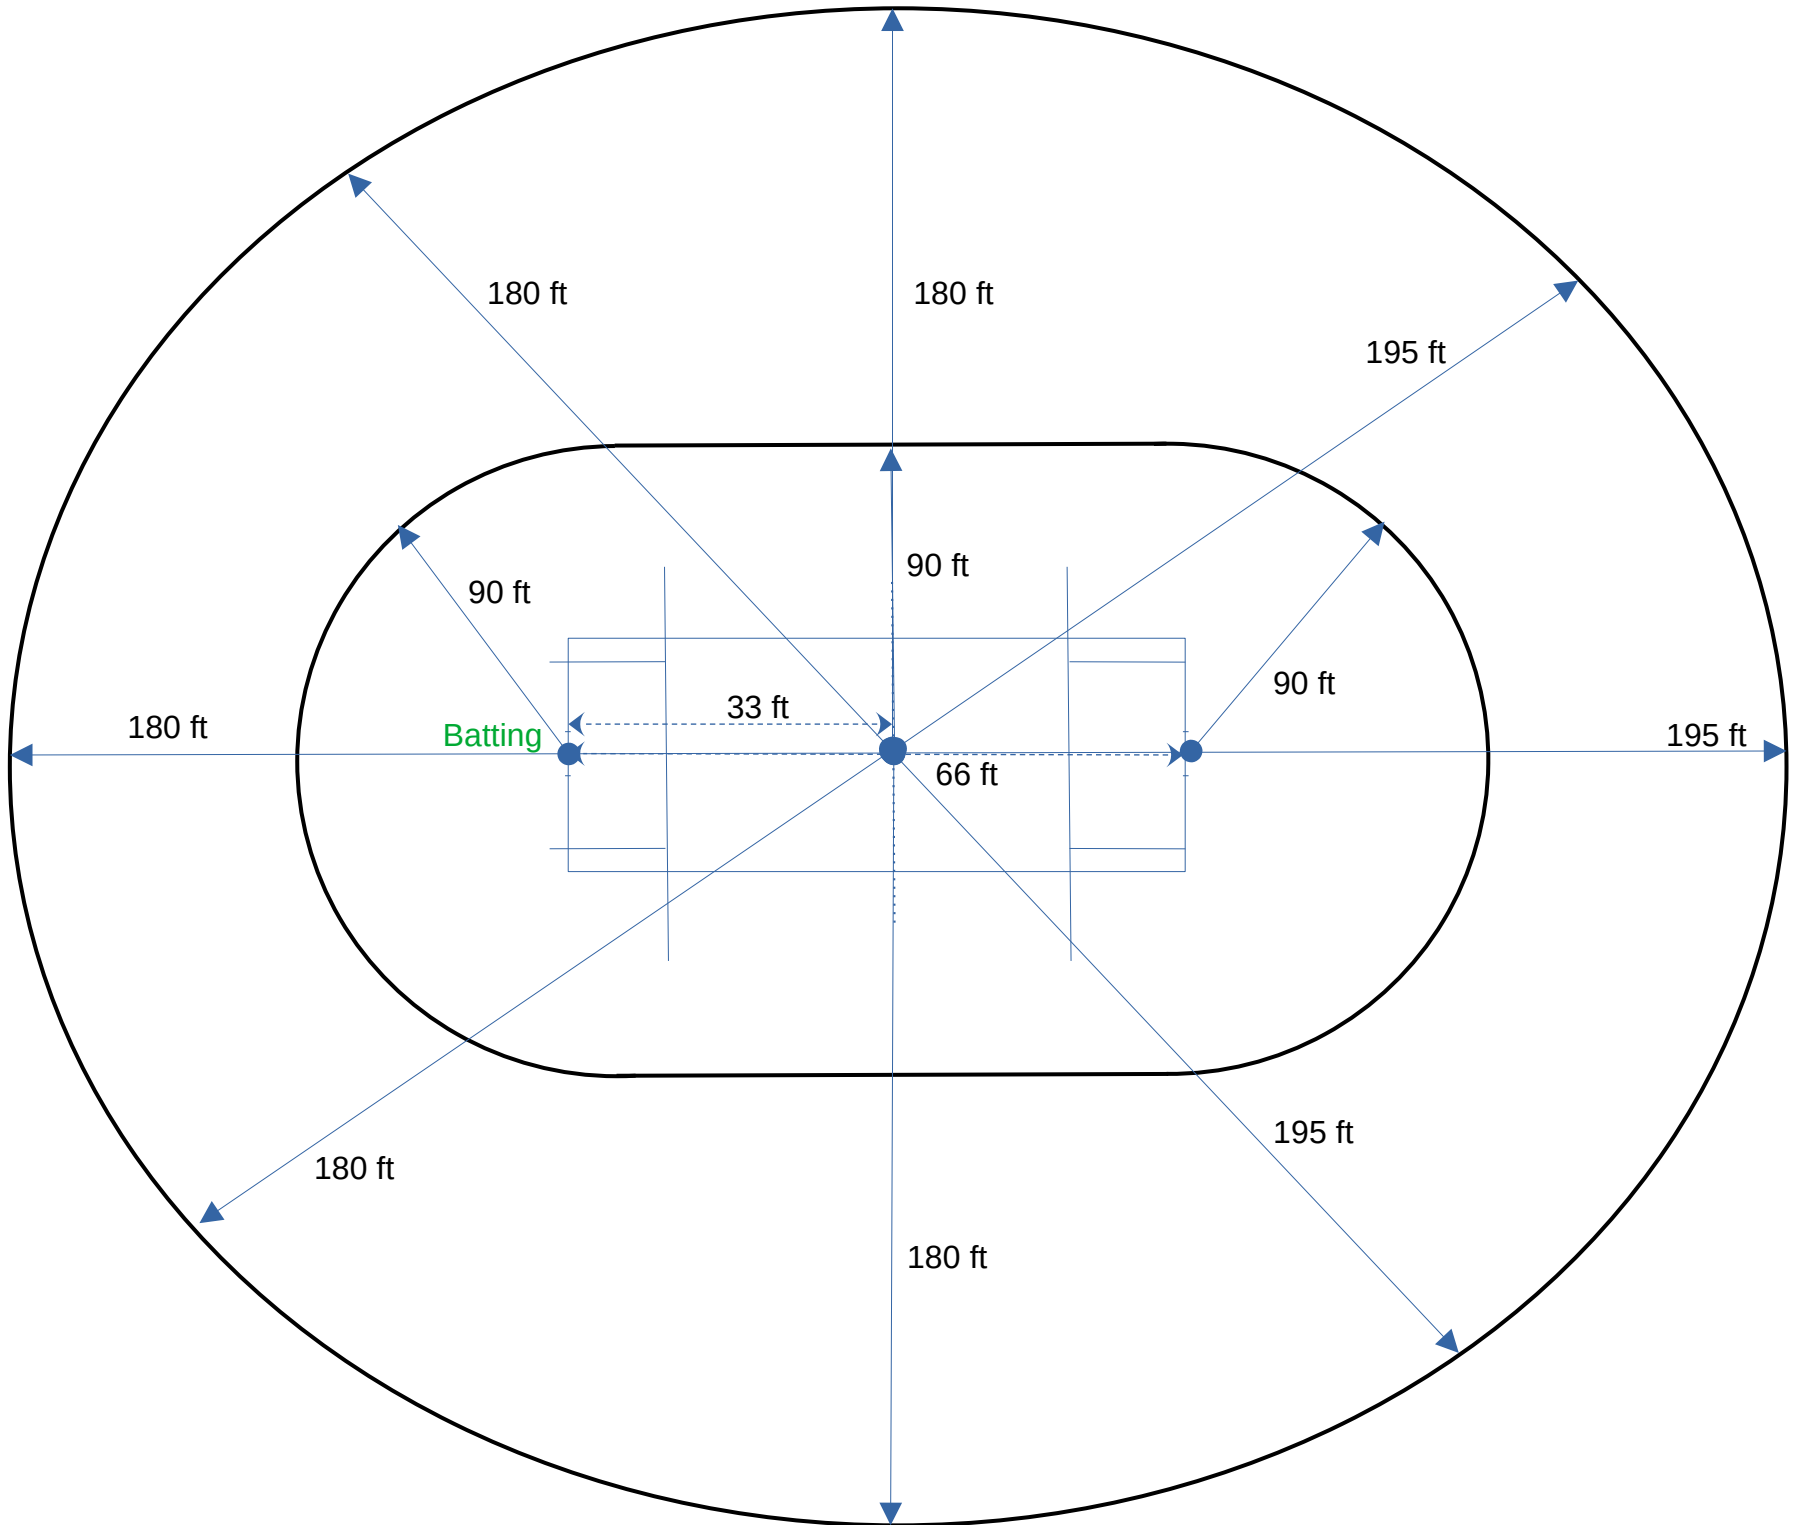

Field Dimensions for Ericson & Hourglass – Spring 2024 Season ONLY

Crease Dimensions – All Fields