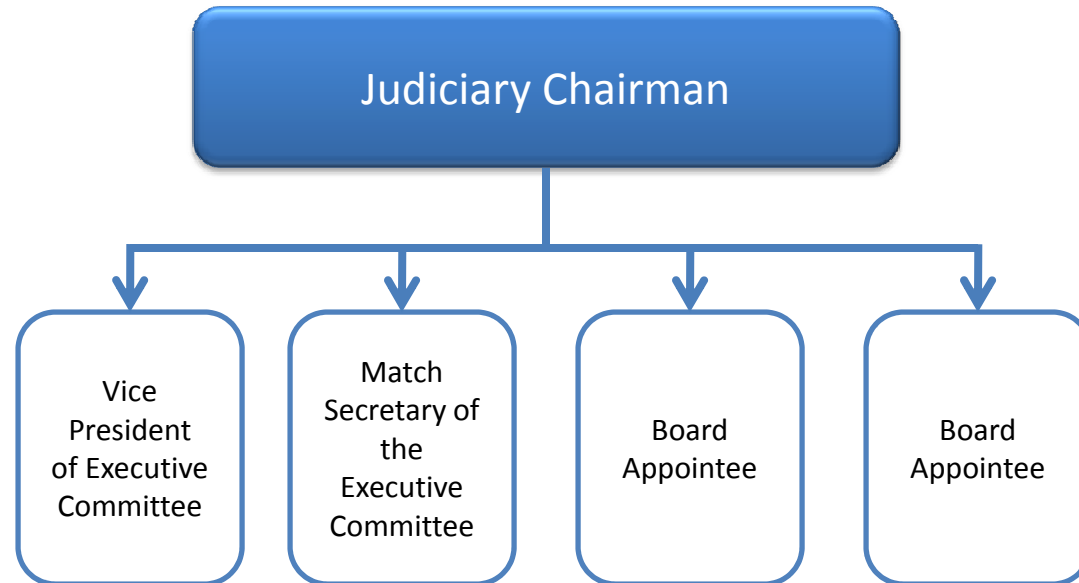

Washington Cricket League

Appendix A
Organization Chart
07/06/2011

2011 WCL Organization Hierarchy

Executive Committee

Judiciary Committee

Umpires Association

Board of Directors

A maximum of 2 Members At Large may be designated as Honorary Members