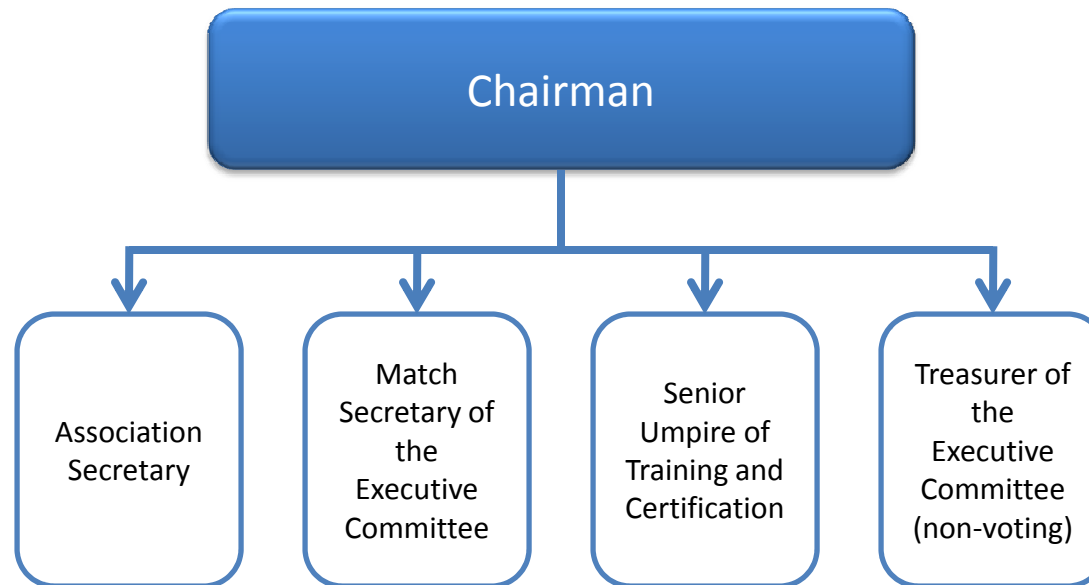

Washington Cricket League

Appendix A
Organization Chart
07/06/2011

2011 WCL Organization Hierarchy

Executive Committee

Judiciary Committee

Umpires Association

Board of Directors

A maximum of 2 Members At Large may be designated as Honorary Members