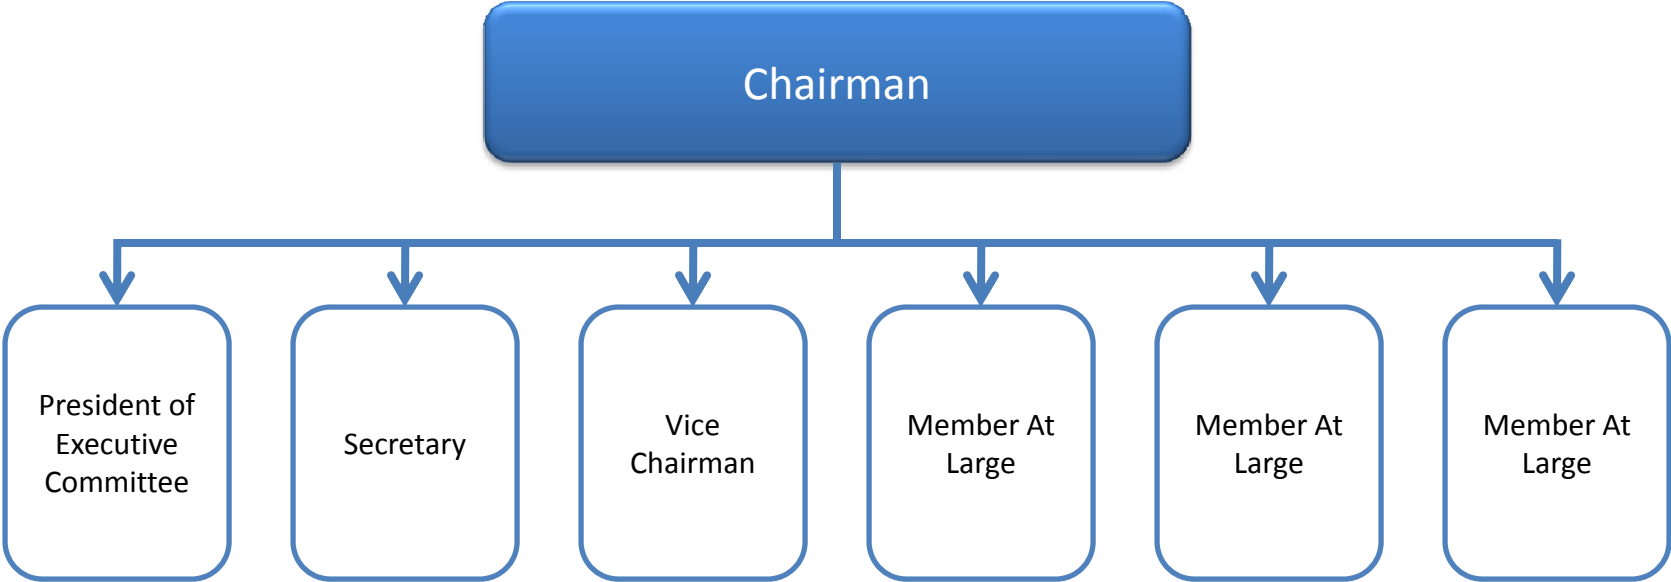

Washington Cricket League

Appendix A
Organization Chart
07/06/2011

2011 WCL Organization Hierarchy

Executive Committee

Judiciary Committee

Umpires Association

Board of Directors

A maximum of 2 Members At Large may be designated as Honorary Members