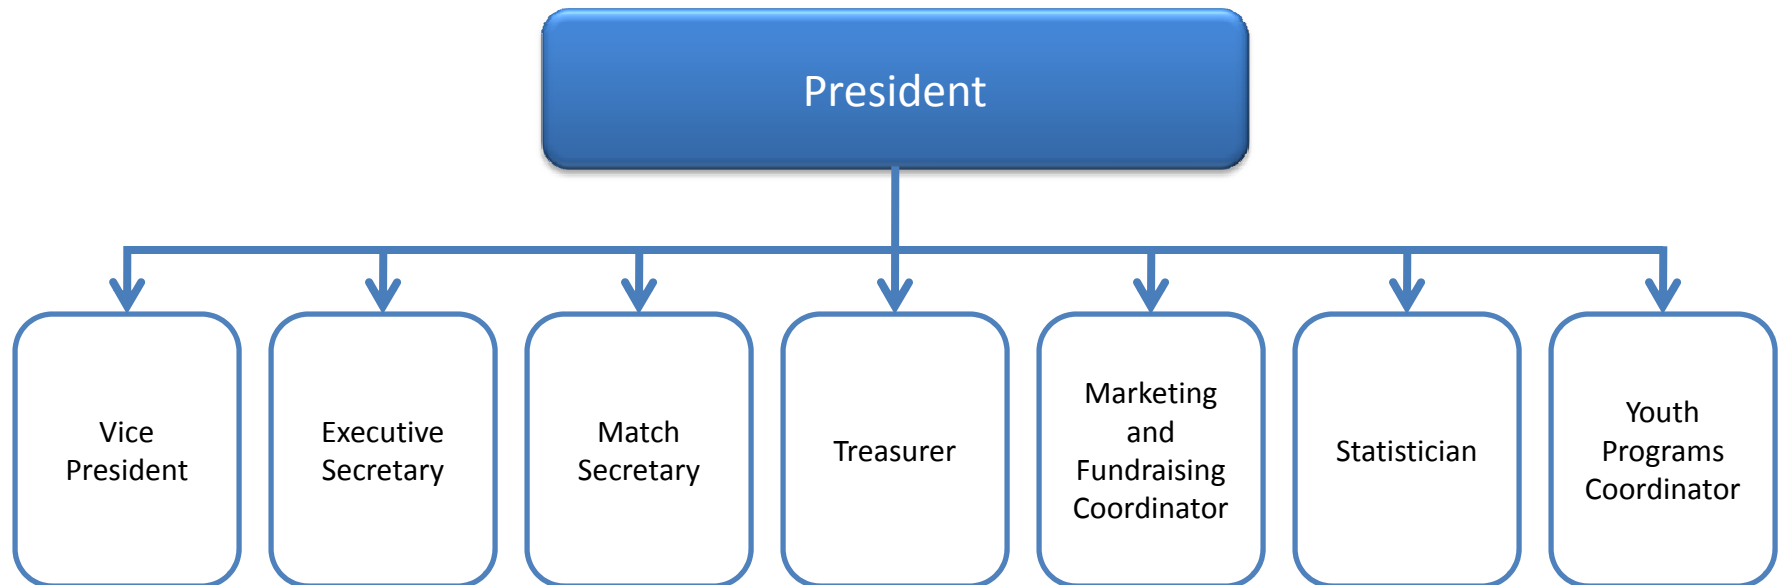

Washington Cricket League

Appendix A
Organization Chart
07/06/2011

2011 WCL Organization Hierarchy

Executive Committee

Judiciary Committee

Umpires Association

Board of Directors

A maximum of 2 Members At Large may be designated as Honorary Members