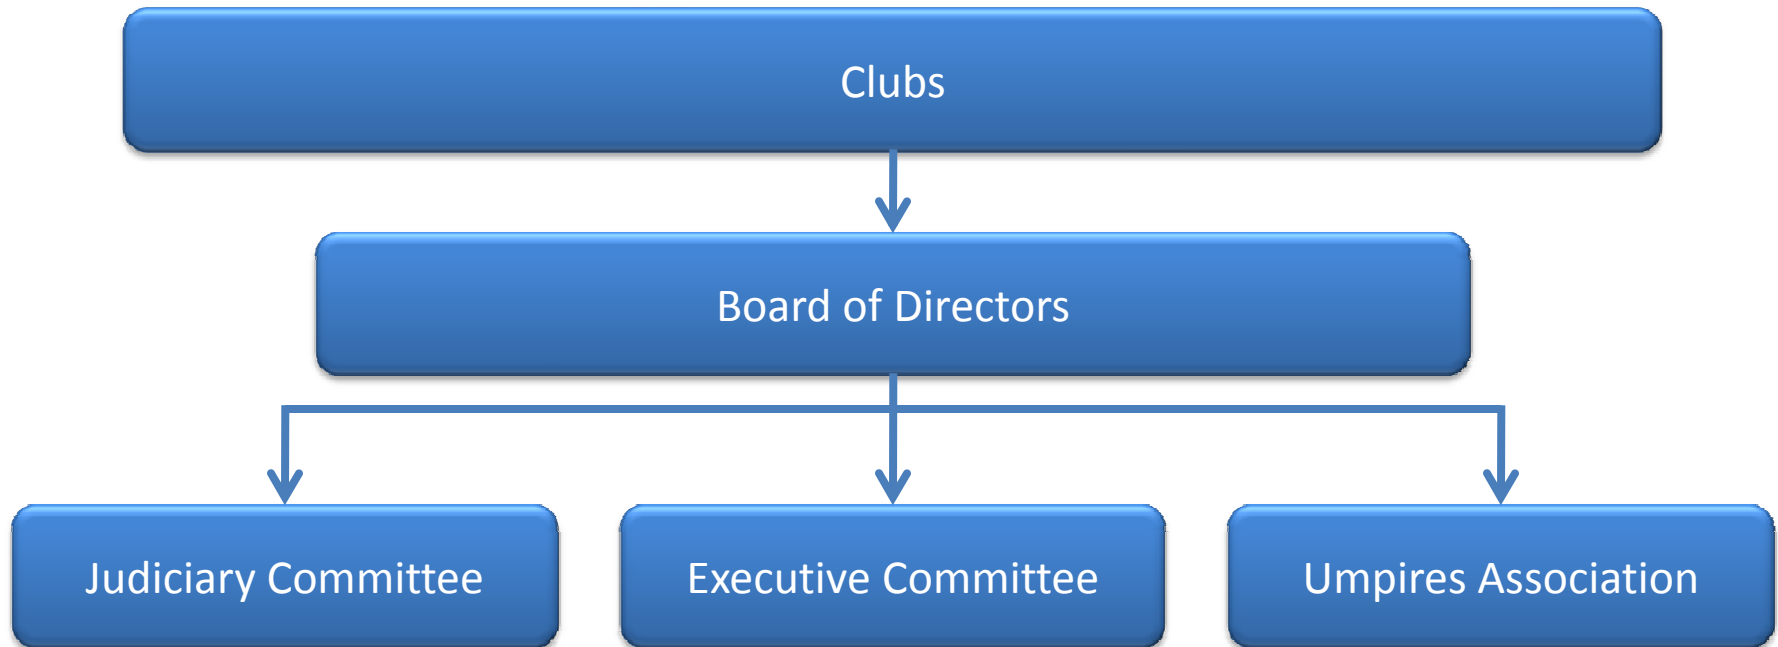

Washington Cricket League

Appendix A
Organization Chart
07/06/2011

2011 WCL Organization Hierarchy

Executive Committee

Judiciary Committee

Umpires Association

Board of Directors

A maximum of 2 Members At Large may be designated as Honorary Members